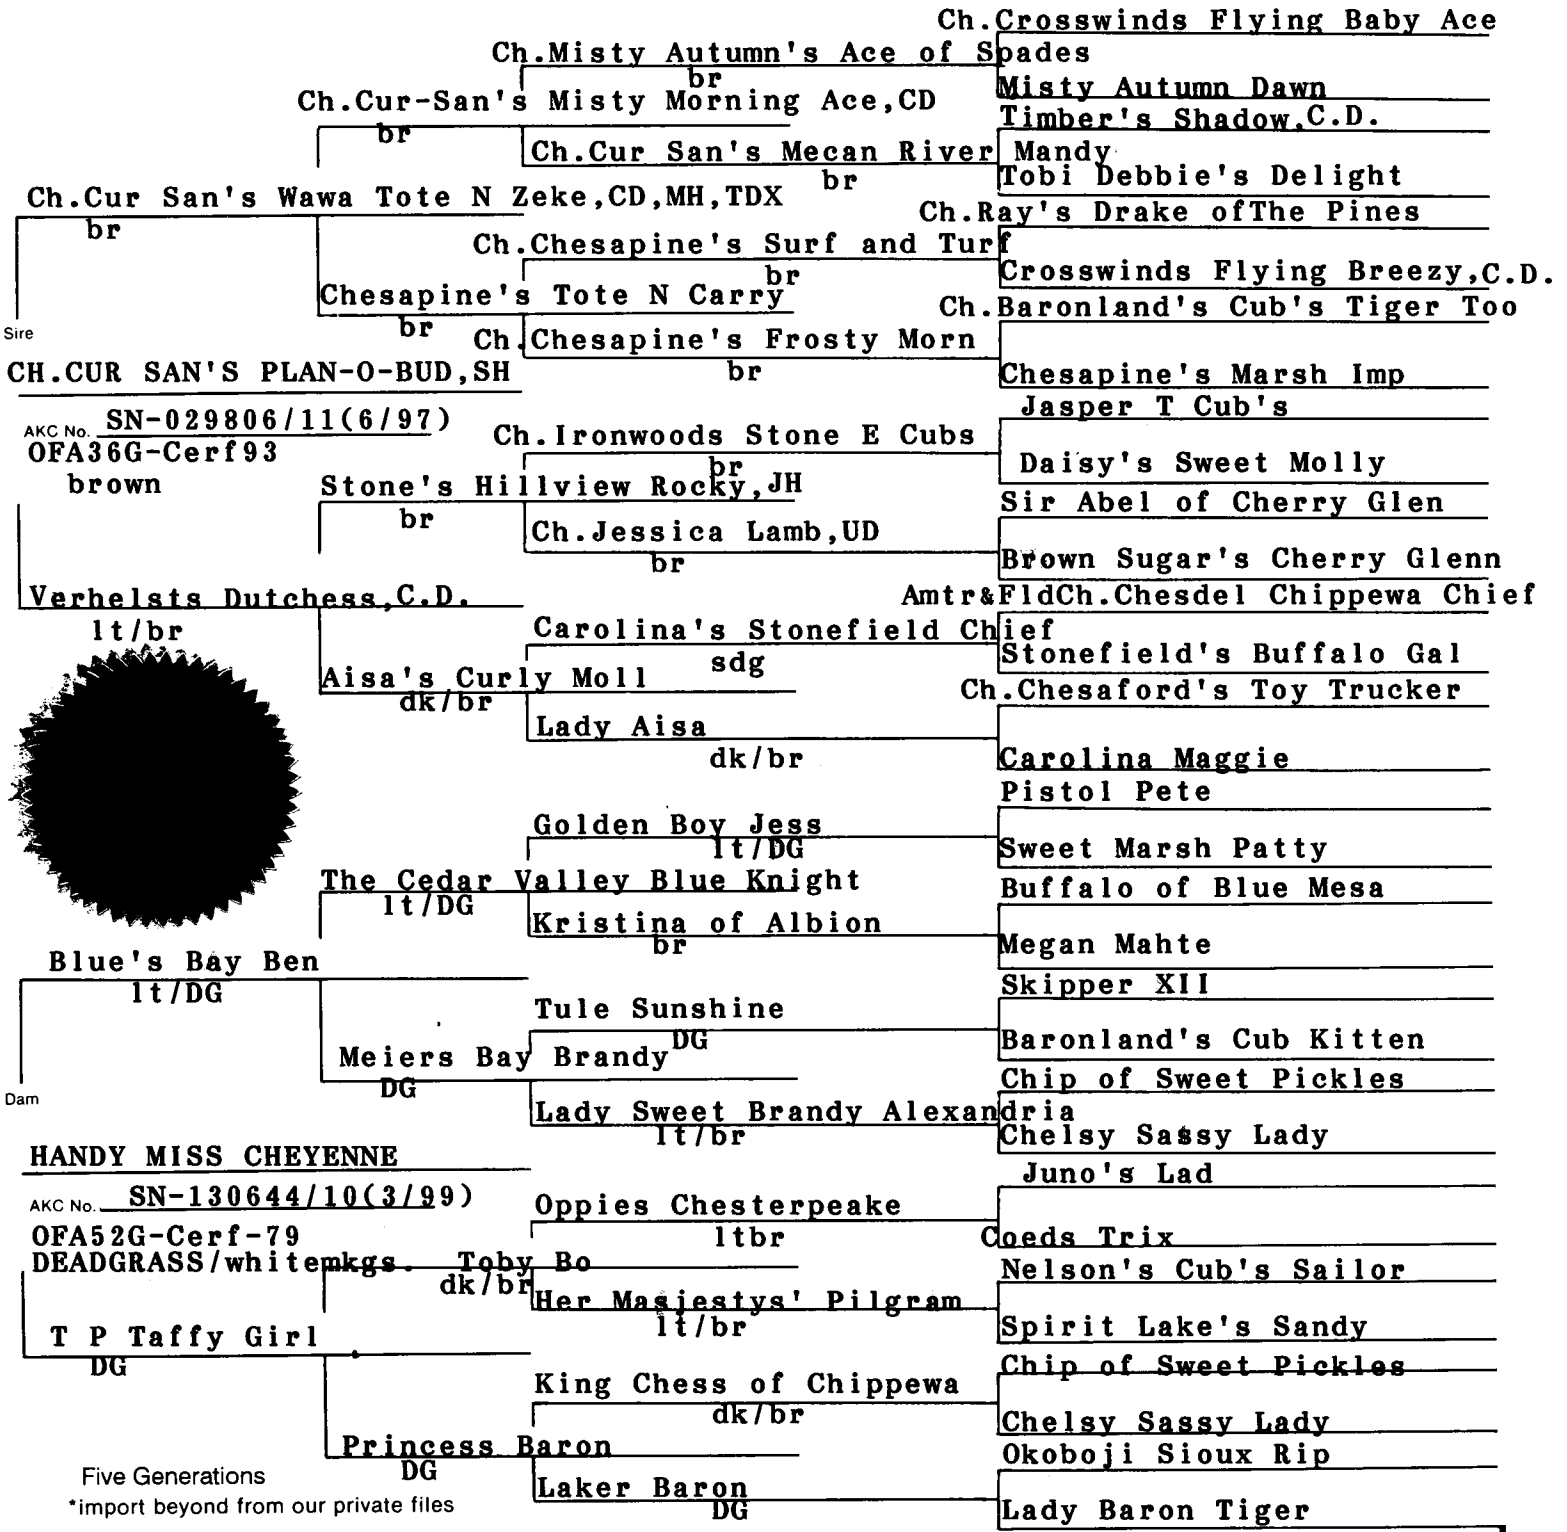

SN-803375/05
Reg. No.

Certified Pedigree

JAN. 14, 2001
Date Whelped

GYPSY ROSE OF THE SANDS

Name of Dog

Breed CHESAPEAKE BAY RETRIEVER Sex FEMALE Color LIGHT BROWN
Breeder JODI & STEVEN BONEWITE Owner DONALD E. SMITH

Five Generations
*import beyond from our private files

Certified by BREWSTER PEDIGREES, BREWSTER PEDIGREES, Toll Free 1-800-841-0461