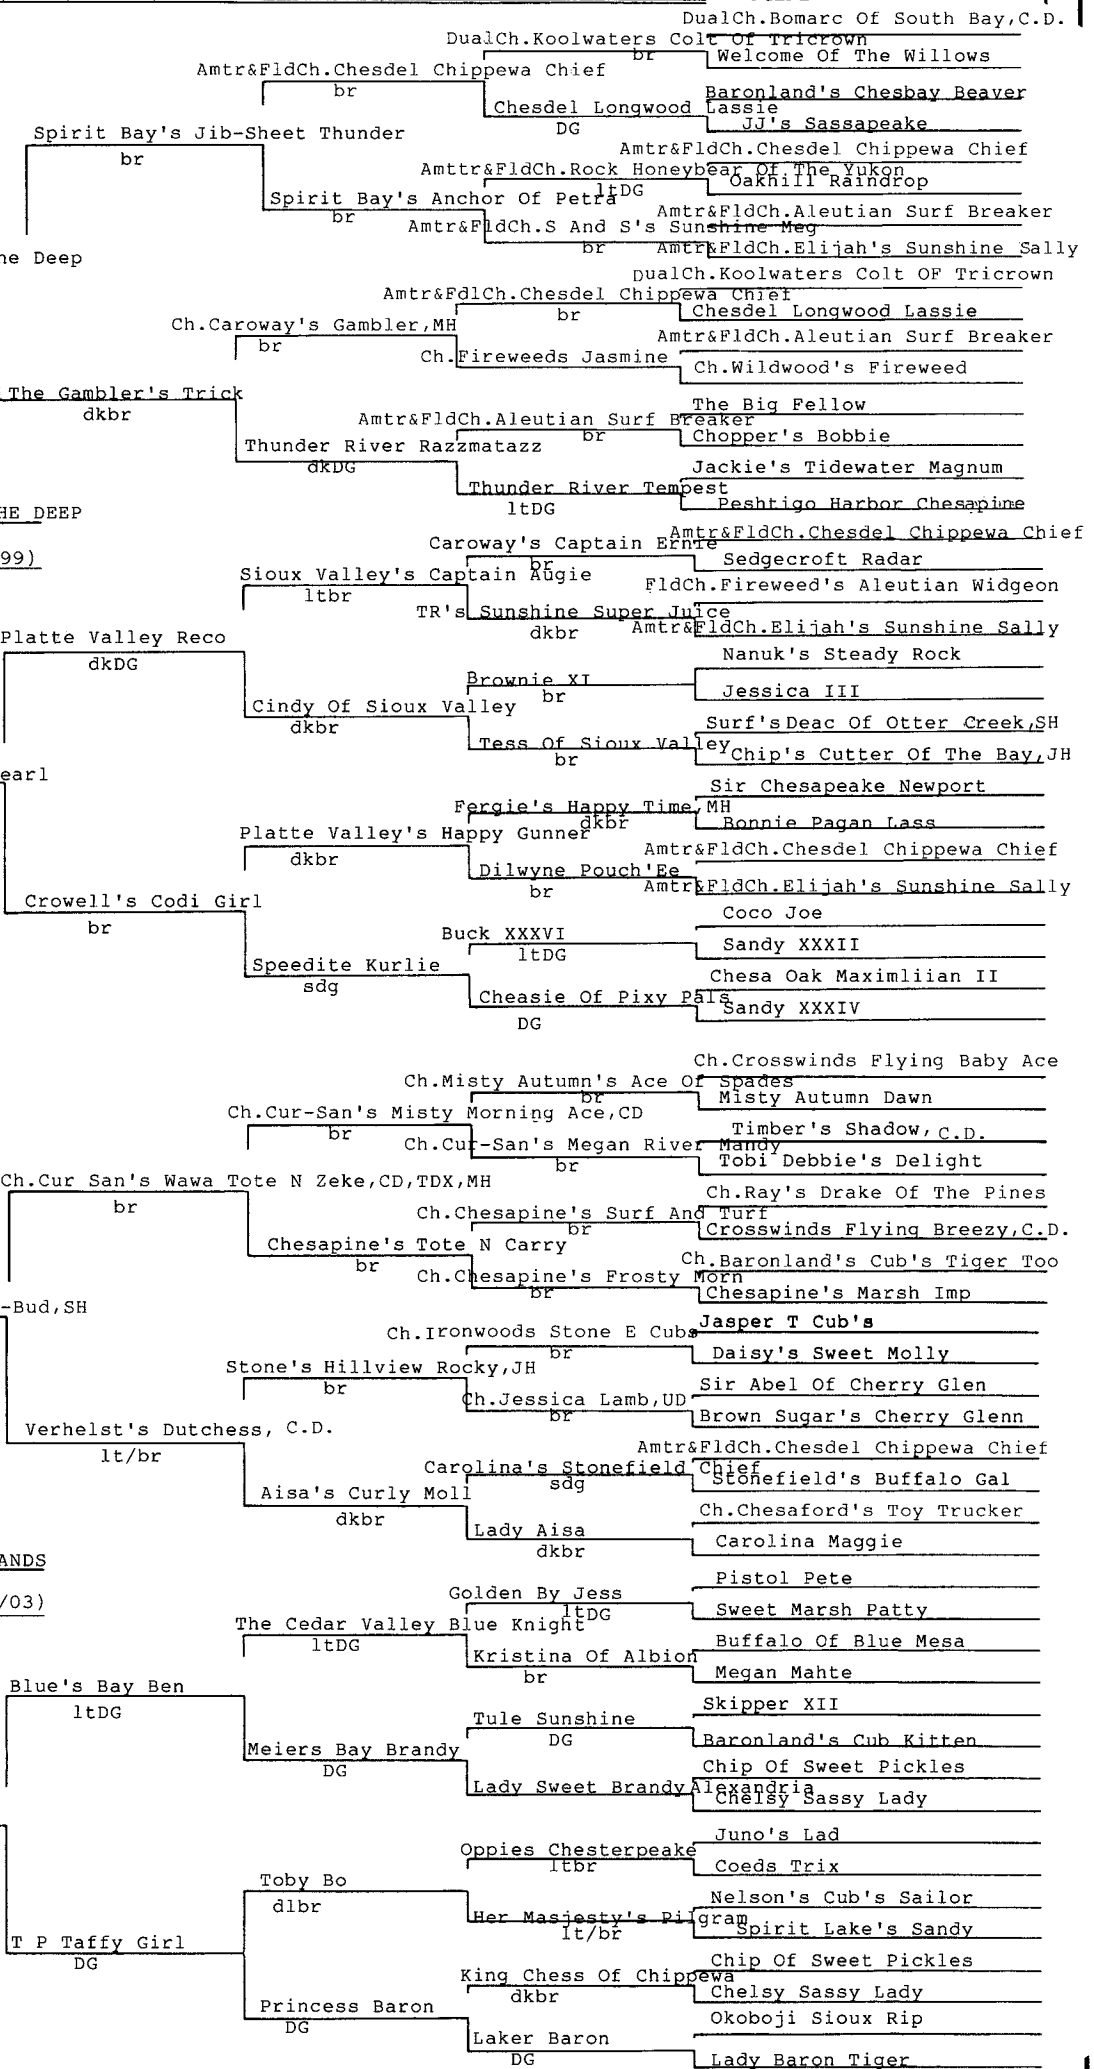

Certified Pedigree

of **MISTY LADY OF THE SANDS**

6 GENERATIONS

Breed CHEAPEAKE BAY
RETRIEVER
Reg. No. SR-053600/06
Date of Birth 2/4/03
DEAD GRASS, FEMALE
DONALD E. SMITH
br

PARENTS
CHARLES BREEZY OF THE DEEP
SIRE
REG. NO. SN-482569/05(8/99)
dark brown

DAM
REG. NO. SN-803375/05(4/03)
light brown

PARENTS
GYPSY ROSE OF THE SANDS
DAM
REG. NO. SN-803375/05(4/03)
light brown

*Import

BREWSTER PEDIGREES

MAIN OFFICE, FOUNTAIN HILLS, AZ 85269-7749

Pedigrees By Phone: 1-800-841-0461